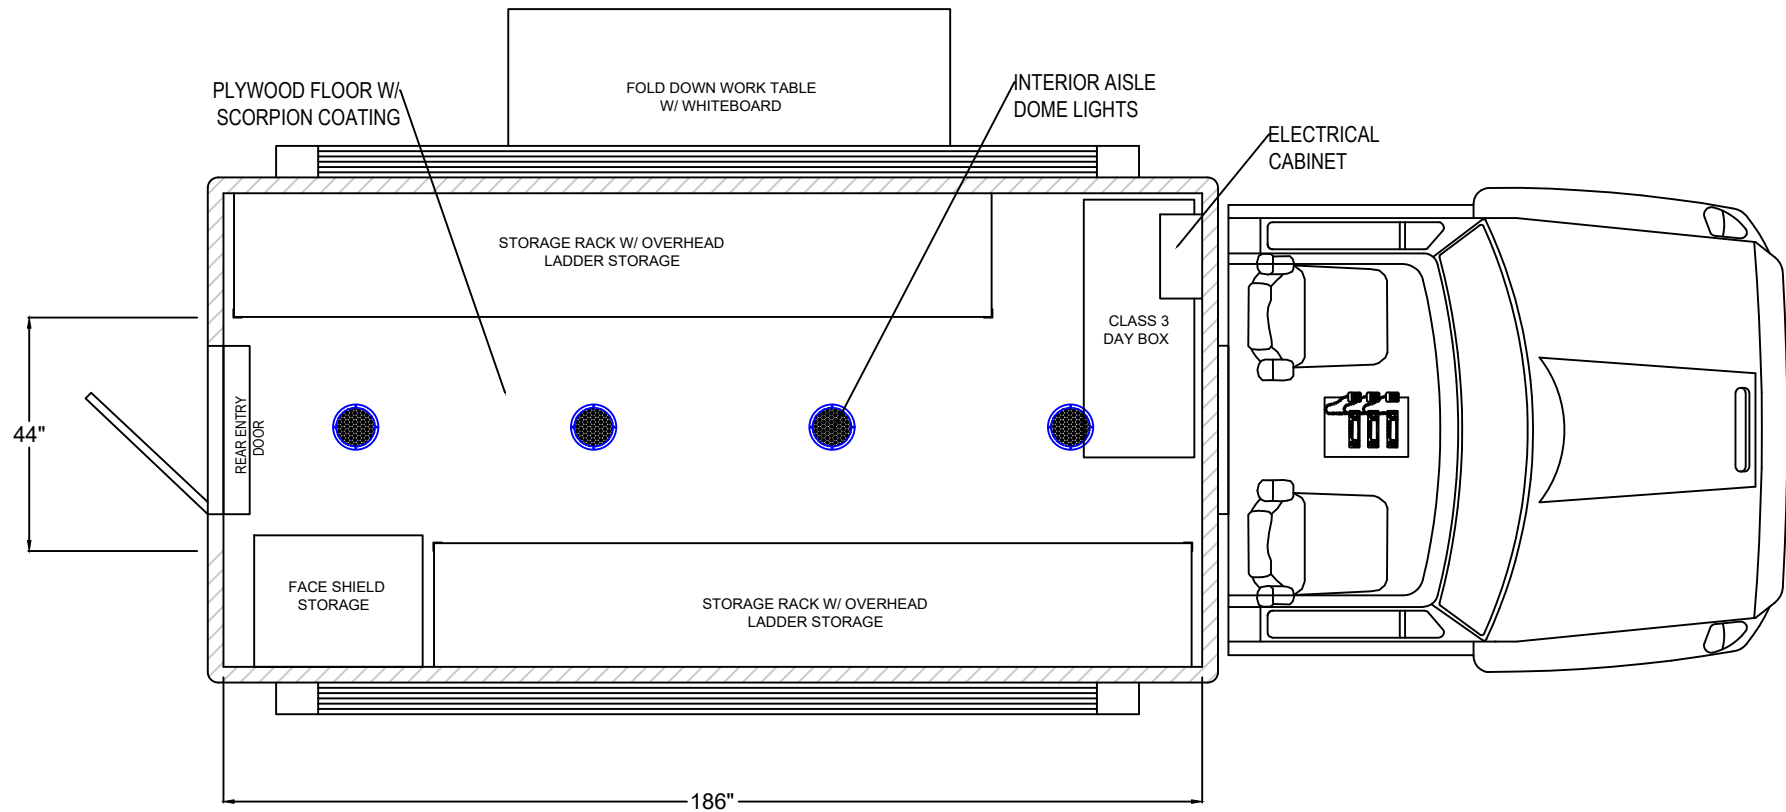

2018 FORD F-550 (4X2) DRW STANDARD CAB DIESEL XL
 PLAN INTERIOR

PLAN VIEW
CROSS-SECTION

CHECKED	DATE	TITLE
CUSTOMER APPROVED	DATE	Bomb Response Unit
PRODUCTION	DATE	
LEGEND		
SIZE	DESCRIPTION	
B	Rev B - 5/6/2018	B
SCALE	DRAWN BY	SHEET NUMBER
NOT TO SCALE	DR	6 of 6